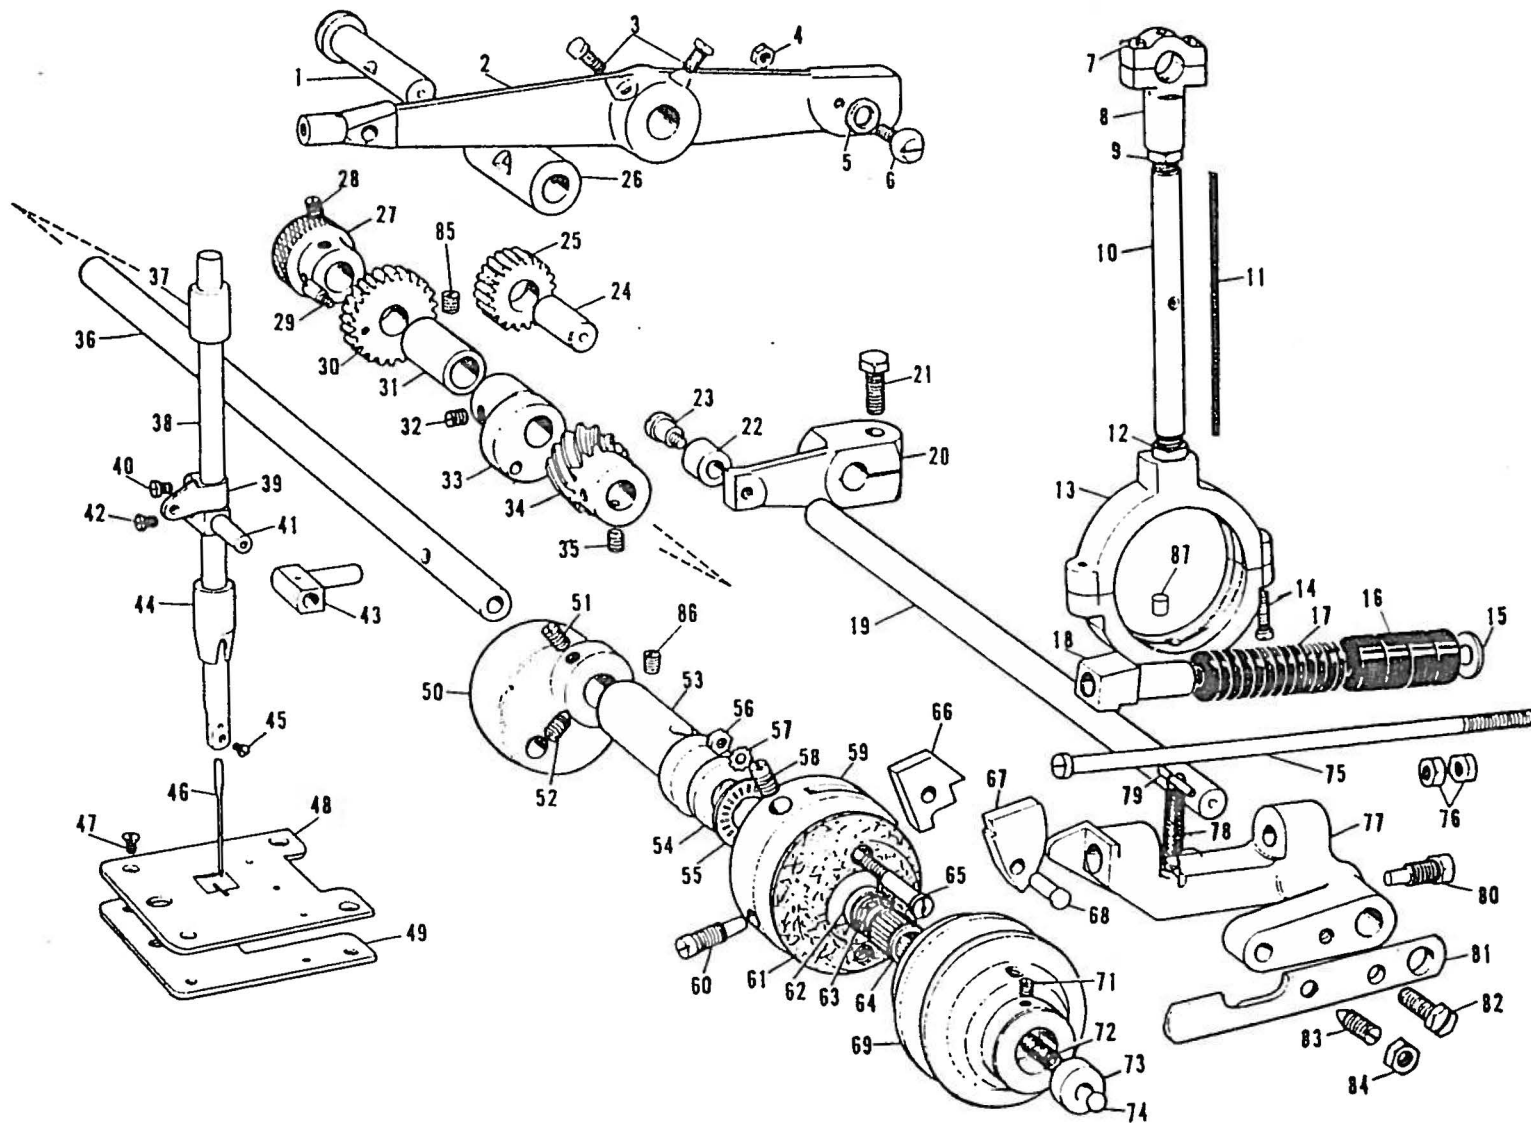

PART LISTS for CB3-B912

Ref. No.	Name of Parts	Q'ty	Parts-No.	As. No.	Ref. No.	Name of Parts	Q'ty	Parts-No.	Assembly No.
A-1	Fastening Screw for A-2	1 pce.	107440-0-01		A-47	Washer for A-48	1 pce.	025710-2-23	
A-2	Arm Thread Guide	1 "	115204-0-01		A-48	Set Screw for A-46	1 "	009710-7-13	
A-3	Stud Screw for A-5	1 "	115202-0-01		A-49	Thread Presser Lever	1 "	115180-0-01	
A-4	Thread Presser Spring	1 "	115203-0-00		A-50	Washer for A-51	1 "	025710-2-33	
A-5	Thread Presser	1 "	115201-0-01		A-51	Set Screw for A-49	1 "	009710-7-13	
A-6	Washer for A-5	1 "	025030-1-34		A-52	Nut for A-58	1 "	112510-0-01	
A-7	Stud Screw for A-10	1 "	115200-0-01		A-53	Face Plate	1 "	117879-0-01	
A-8	Set Screw for A-9	1 "	115195-0-01		A-56	Fastening Screw for A-57	4 pcs.	107440-0-01	
A-9	Nut for A-88	1 "	115196-0-01		A-57	Face Plate Thread Guide (lower)	1 pce.	115212-0-01	
A-10	Thread Presser Plate	1 "	115197-0-01		A-58	Thread Pressure Release Pin	1 "	115209-0-01	
A-11	Spring for A-10	1 "	115199-0-01		A-59	Arm	1 "	114970-0-01	
A-12	Nut for A-13	2 pcs.	021660-1-04		A-77	Bed	1 "	114971-0-01	114969-0-01
A-13	Set Screw for A-10	1 pce.	115198-0-01		A-72	Knock Pin	2 pcs.	118208-0-01	
A-14	Stud Screw for A-16	1 "	115194-0-01		A-73	Set Bolt for A-77	4 "	018083-2-24	
A-15	Washer for A-16	1 "	103794-0-02		A-60	Set Screw for A-22	1 pce.	013719-4-14	
A-16	Thread Take-up Lever	1 "	115193-0-01		A-61	Arm Cover (left)	1 "	114979-0-02	
A-17	Tension Control Nut	2 pcs.	100136-0-01		A-62	Arm Cover (right)	1 "	114978-0-01	
A-18	Tension Spring	1 pce.	104525-0-01		A-63	Fastening Screw for A-61, 26	4 pcs.	100032-0-03	
A-19	Tension Disc Washer Plate	1 "	100134-0-01		A-64	Fastening Bolt for Arm-Bed	1 pce.	114986-0-01	
A-20	Tension Disc	4 pcs.	115187-0-01		A-65	Rear Cover	1 "	114976-0-01	
A-21	Sub-Tension Pin	1 pce.	115189-0-01		A-66	Fastening Screw for A-65	1 "	114977-0-01	
A-22	Sub-Tension Stud	1 "	115190-0-01		A-67	Fastening Screw for A-65	1 "	100008-0-03	
A-23	Tension Release Pin	1 "	115191-0-01		A-68	Nut for A-66	2 pcs.	021670-1-03	
A-24	Main Tension Spring	1 "	115188-0-01		A-69	Bed Cover (left)	1 pce.	114983-0-01	
A-25	Main Tension Thread Guide	1 "	115184-0-01		A-70	Bed Cover Pin	1 "	117684-0-00	
A-26	Main Tension Stud	1 "	115186-0-01		A-71	Bed Cover (right)	2 pcs.	115271-0-01	
A-27	Spring Hanger for A-28	1 "	115138-0-01		A-74	Bed Cover Stop Spring	1 pce.	114985-0-01	
A-28	Spring for D-3	1 "	115137-0-01		A-75	Fastening Screw for A-74	2 pcs.	100541-0-01	
A-29	Thread Retainer	1 "	115183-0-01		A-76	Fastening Screw for B-77	2 "	115268-0-01	
A-30	Fastening Screw for A-29	1 "	009710-7-14		A-78	Looper Cover	1 pce.	115275-0-01	
A-31	Thread Release Cam	1 "	115171-0-01		A-79	Washer for A-80	1 "	105329-0-02	
A-32	Stud Screw for A-31	1 "	115172-0-01		A-80	Stud Screw for A-78	1 "	114988-0-01	
A-33	Thread Release Connecting Bar	1 "	115173-0-01		A-81	Button Tray	1 "	115270-0-01	
A-34	Guide Bracket for A-33	1 "	115174-0-01		A-82	Set Screw for A-81	4 pcs.	013770-6-14	
A-35	Guide Pin for A-33	1 "	115175-0-01		A-83	Leg for Button Tray	2 "	115160-0-01	
A-37	Set Screw for A-34	2 pcs.	009711-2-13		A-84	Felt for A-85	1 pce.	114982-0-00	
A-38	Spring for A-33	1 pce.	115176-0-01		A-85	Bed Base	1 "	114981-0-01	
A-39	Tension Release Lever	1 "	115178-0-01		A-86	Spring Hanger for A-94	1 "	115022-0-01	
A-40	Nut for A-41	1 "	021660-1-04		A-87	Nut for A-86	1 "	102571-0-01	
A-41	Spring Hanger for A-38	1 "	115177-0-01		A-88	Cam Positioning Pin	2 pcs.	114980-0-01	
A-42	Spring Washer for A-43	1 "	028050-1-43		A-89	Bed Cover Shaft	2 "	114984-0-01	
A-43	Set Screw for A-39	1 "	009710-8-13		A-90	Set Screw for A-89	2 "	013750-7-10	
A-44	Spring Pipe	3 pcs.	047401-6-40		A-91	Model Plate for B912-1	1 pce.	143303-0-01	
A-45	Thread Guide Pin	2 "	115192-0-01		A-91	Model Plate for B912-2	1 "	143247-0-01	
A-46	Adjuster for A-16	1 pce.	115179-0-01		A-92	Pin for A-91	2 pcs.	116231-0-01	